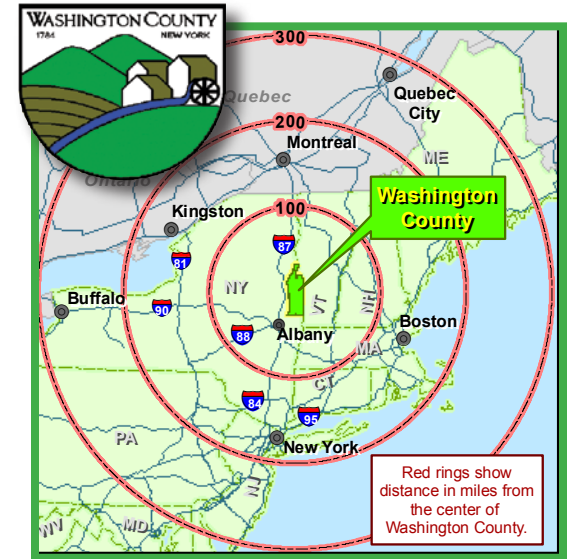

Washington County does not have any cities, but we have 9 scenic villages located throughout our countryside. We are proud of our residents, a productive workforce with a long-tradition of work in manufacturing, agriculture, slate/stone mining, timbering and tourism.

The Washington County Local Development Corporation markets the Empire Zone program and is the single-point-of-contact for economic development programs and technical assistance in the county. You can contact us at:

Washington County Municipal Center
383 Broadway
Fort Edward, NY 12828
Tel: (518) 746-2292
Fax: (518) 746-2293
E-mail: info@wcldc.org
Web site: www.wcldc.org

Please visit the WCLDC Web site for a description of the economic development programs available to businesses in the county. Click on the Empire Zone link on the home page for (1) our Empire Zone development plan, (2) the 7 Empire Zone Development Area maps (PDF format) in the county and (3) the link to New York State's Empire State Development department for a copy of the application to become a zone-certified business and a listing of the tax benefits available to certified businesses in our 7 Development Areas.

Washington County Local Development Corporation
Washington County Municipal Center
383 Broadway
Fort Edward, NY 12828

WASHINGTON COUNTY EMPIRE ZONE DEVELOPMENT AREAS

PROGRAMS TO lower
THE COSTS TO **GROW**
YOUR BUSINESS.