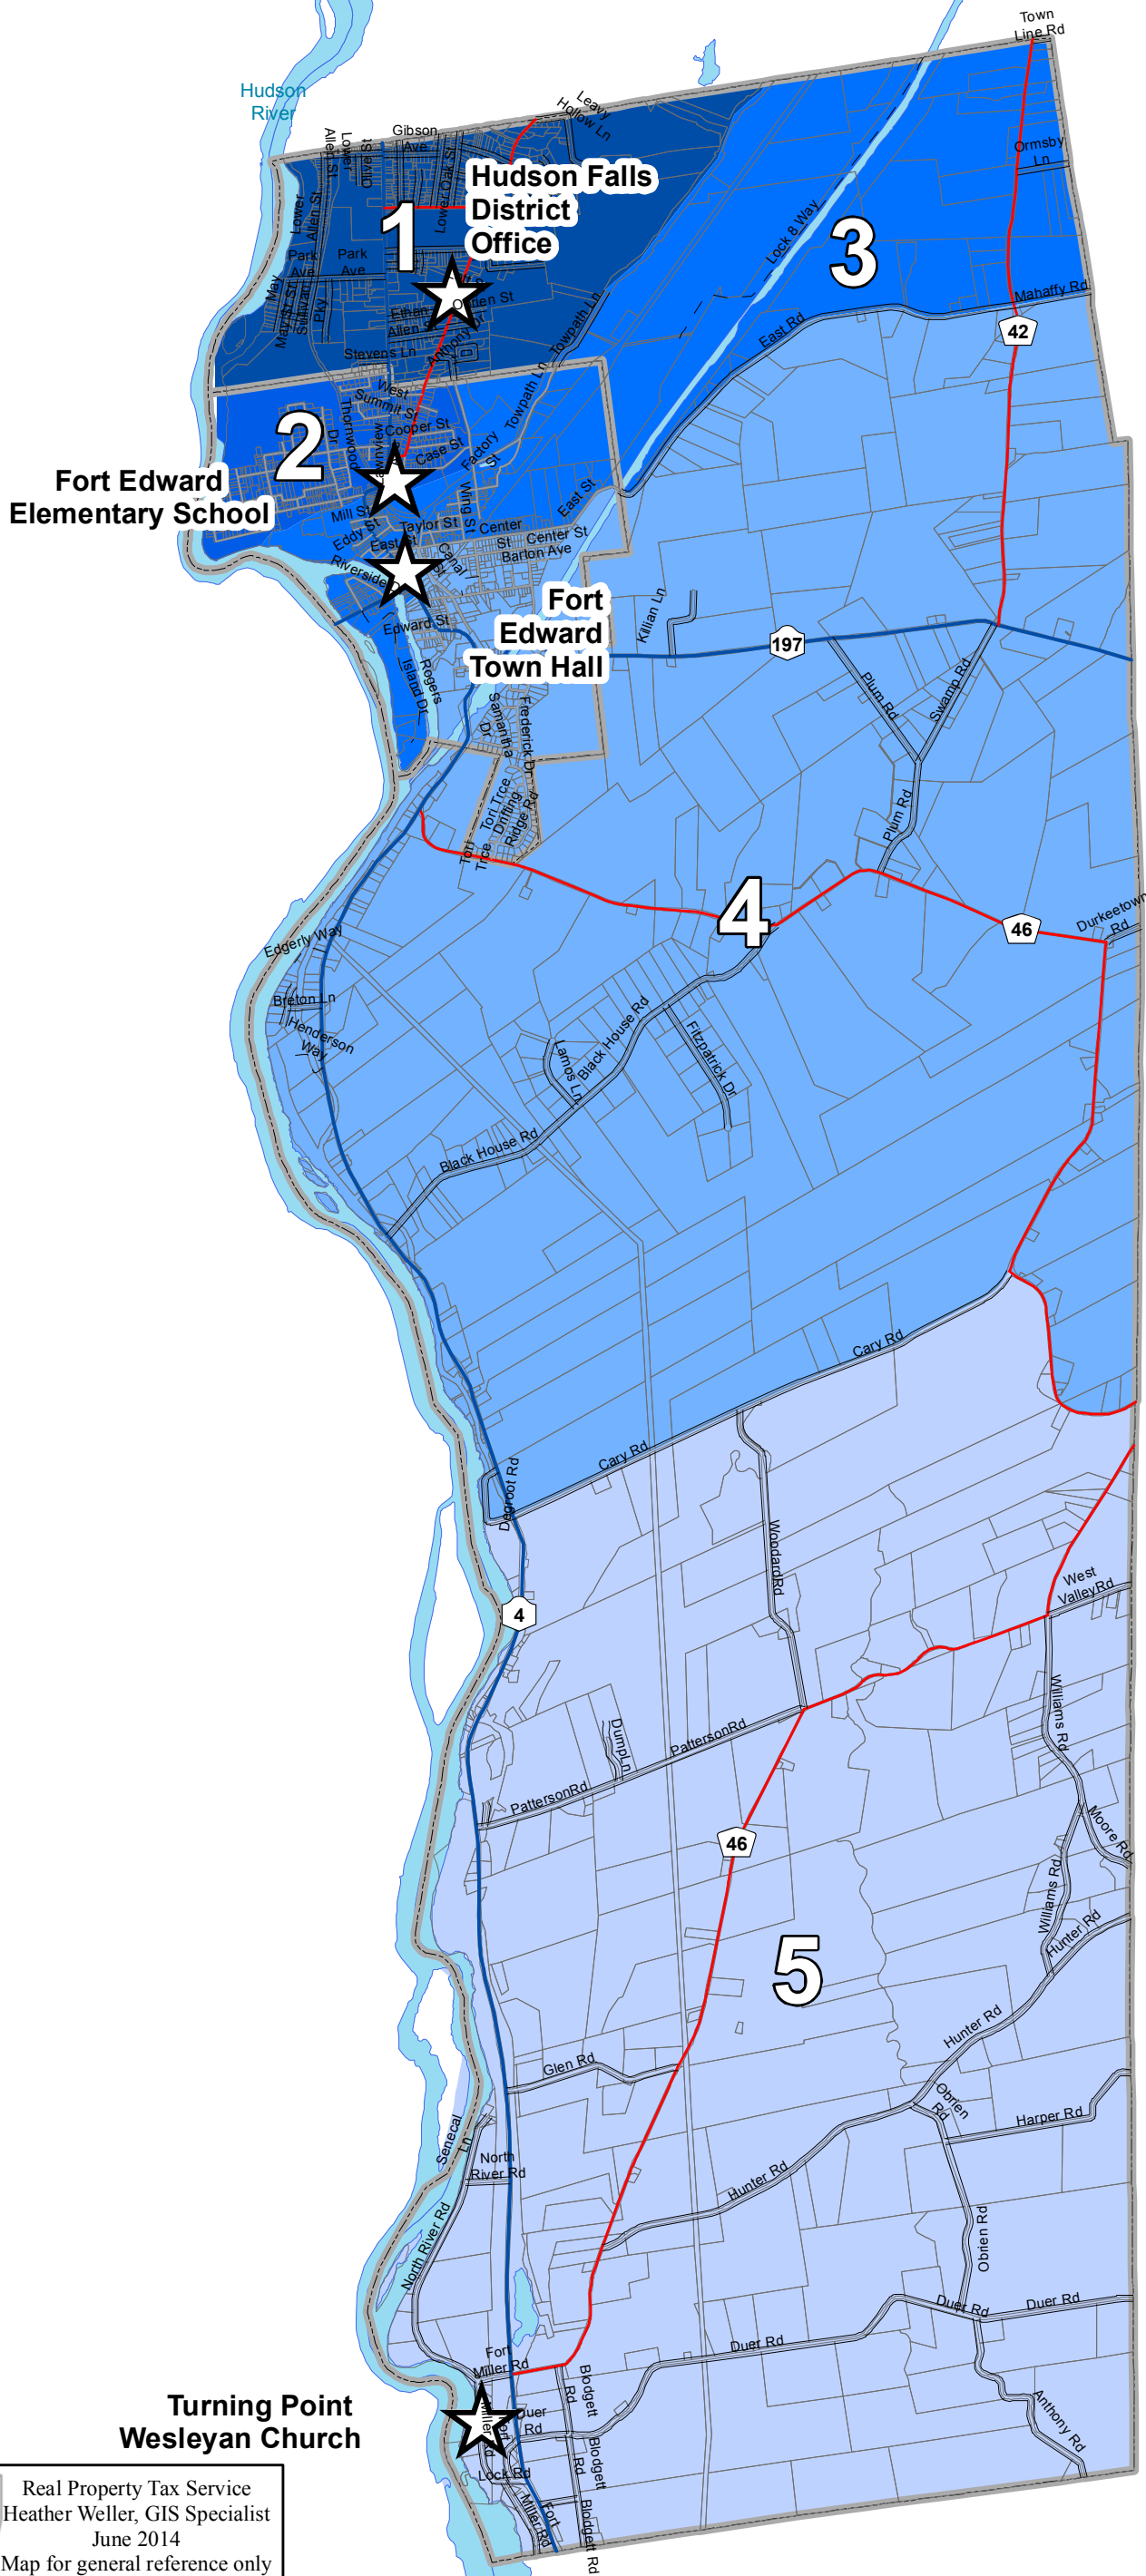

# Town of Fort Edward Election Districts

### Legend

-  Polling Sites
-  State Road
-  County Road
-  Town Road
-  Village Road
-  Private Road
-  Parcels
-  Municipality
-  Lakes and Ponds

**Turning Point  
Wesleyan Church**

Washington County  
Real Property Tax Service  
Heather Weller, GIS Specialist  
June 2014  
Map for general reference only